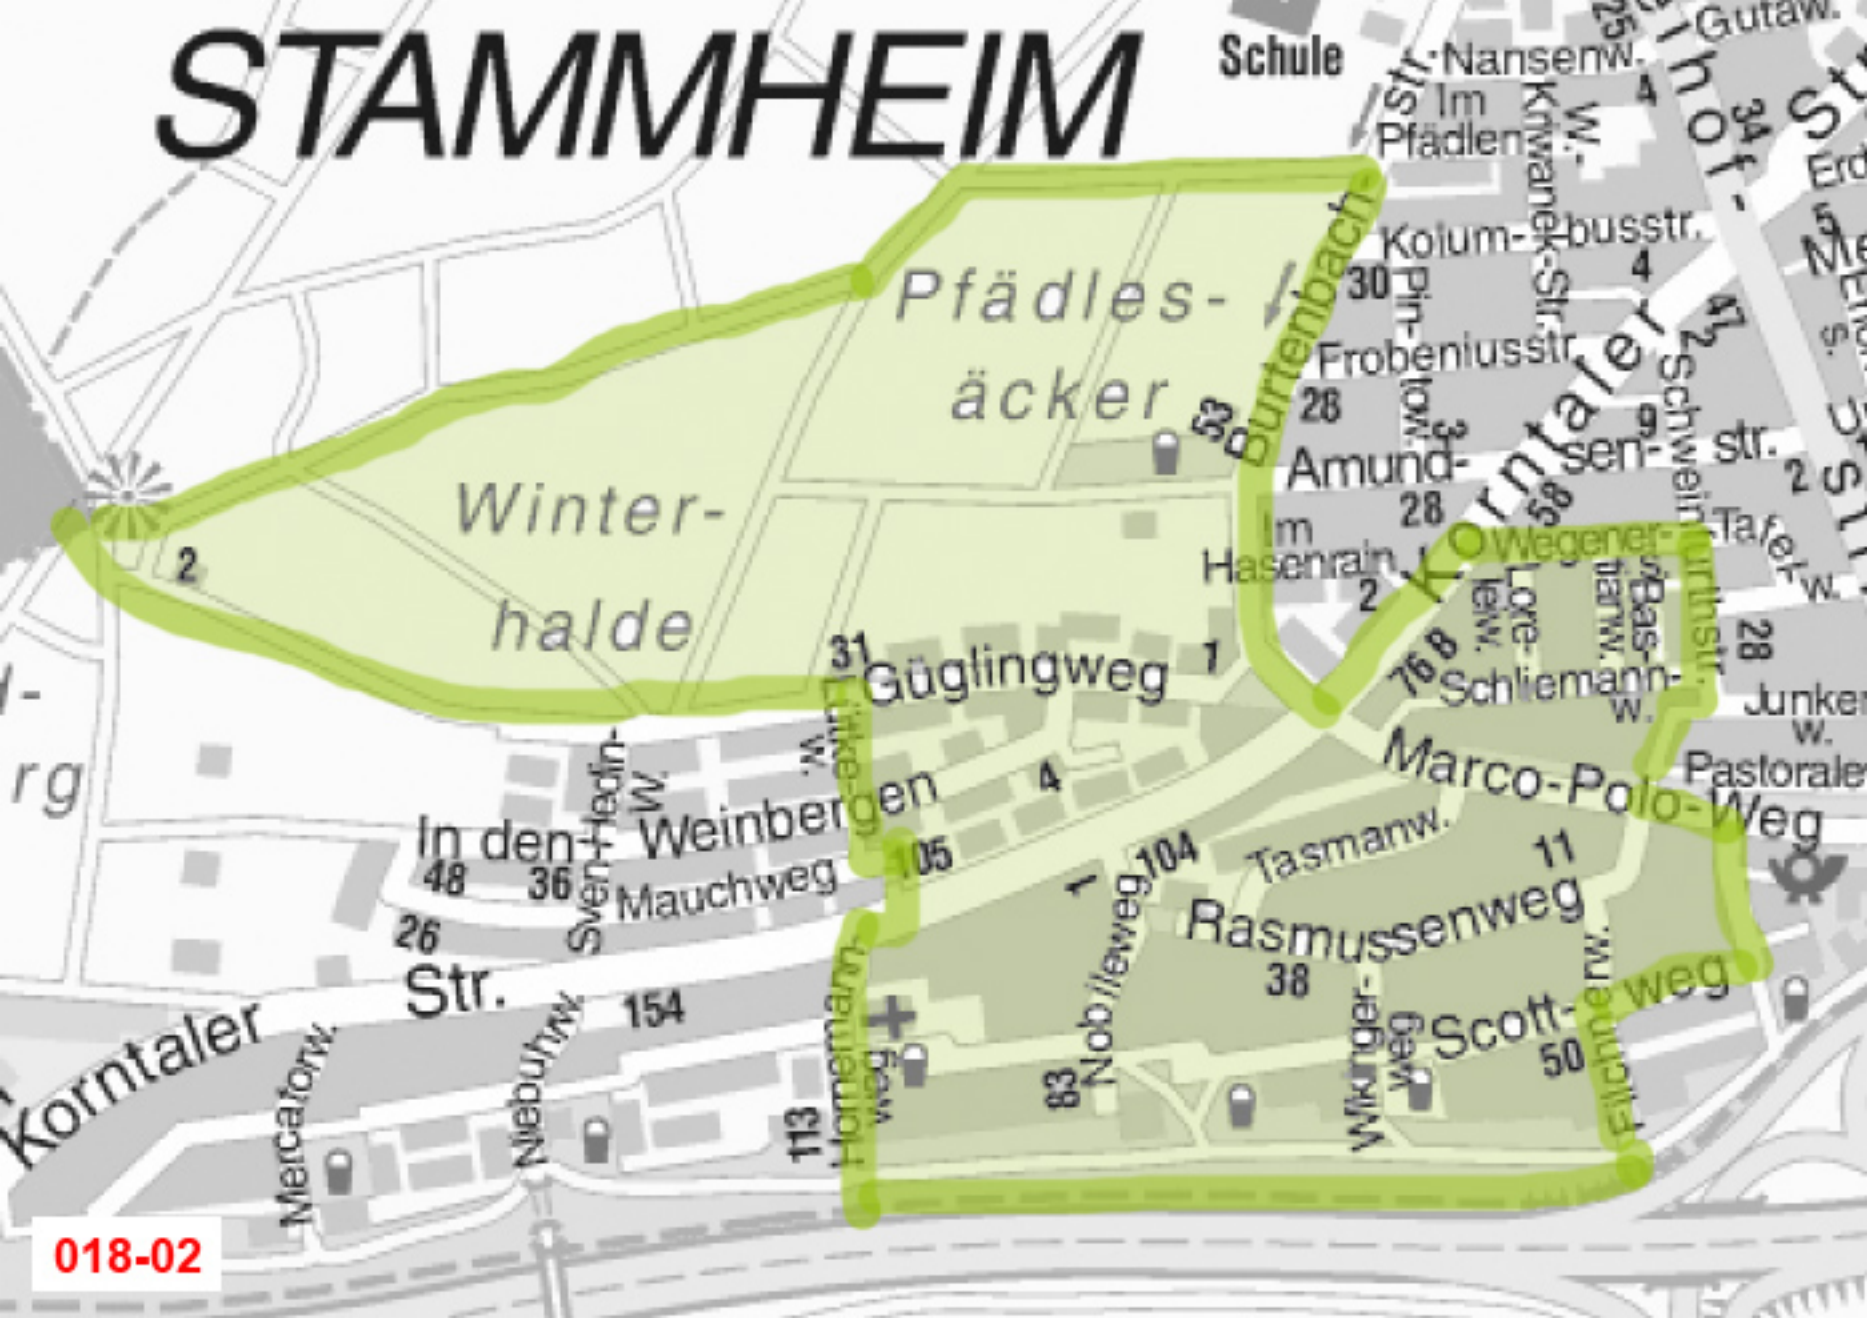

STAMMHEIM

018-02